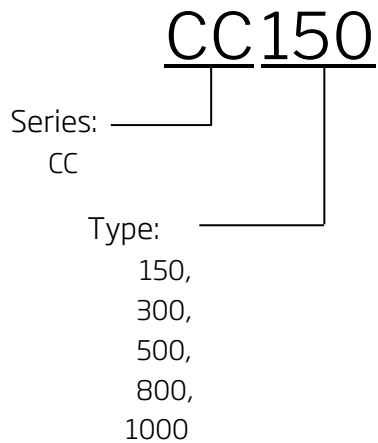

Nomenclature / Plate System Airmaster Products CC 150, 300, 500, 800, 1000

Options:

CP	Condensate Pump (standard)
ePM ₁₀ 50%	Supply air filter ePM ₁₀ 50%
ePM ₁ 55%	Supply air filter ePM ₁ 55%
ePM ₁ 80%	Supply air filter ePM ₁ 80%