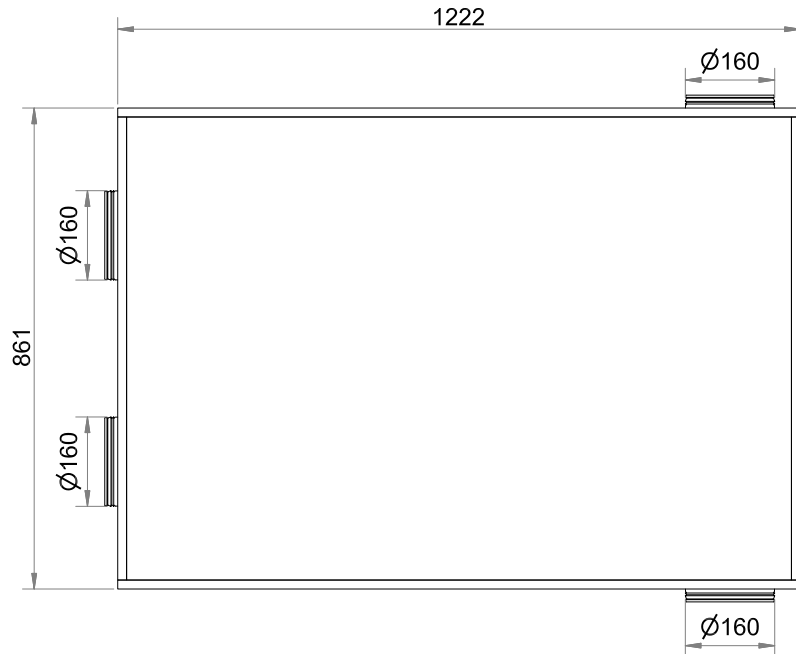

# CV 200 LSS

Drw.: 241103

Electrical Connections