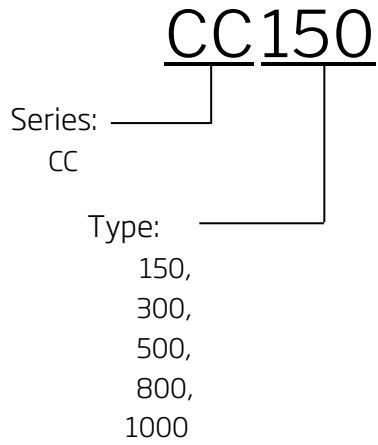

Nomenclature / Plate System Airmaster Products CC 150, 300, 500, 800, 1000

Options:

CP	Condensate Pump (standard)
ePM ₁₀ 75%	Supply air filter ePM ₁₀ 75%
ePM ₁ 55%	Supply air filter ePM ₁ 55%
ePM ₁ 80%	Supply air filter ePM ₁ 80%