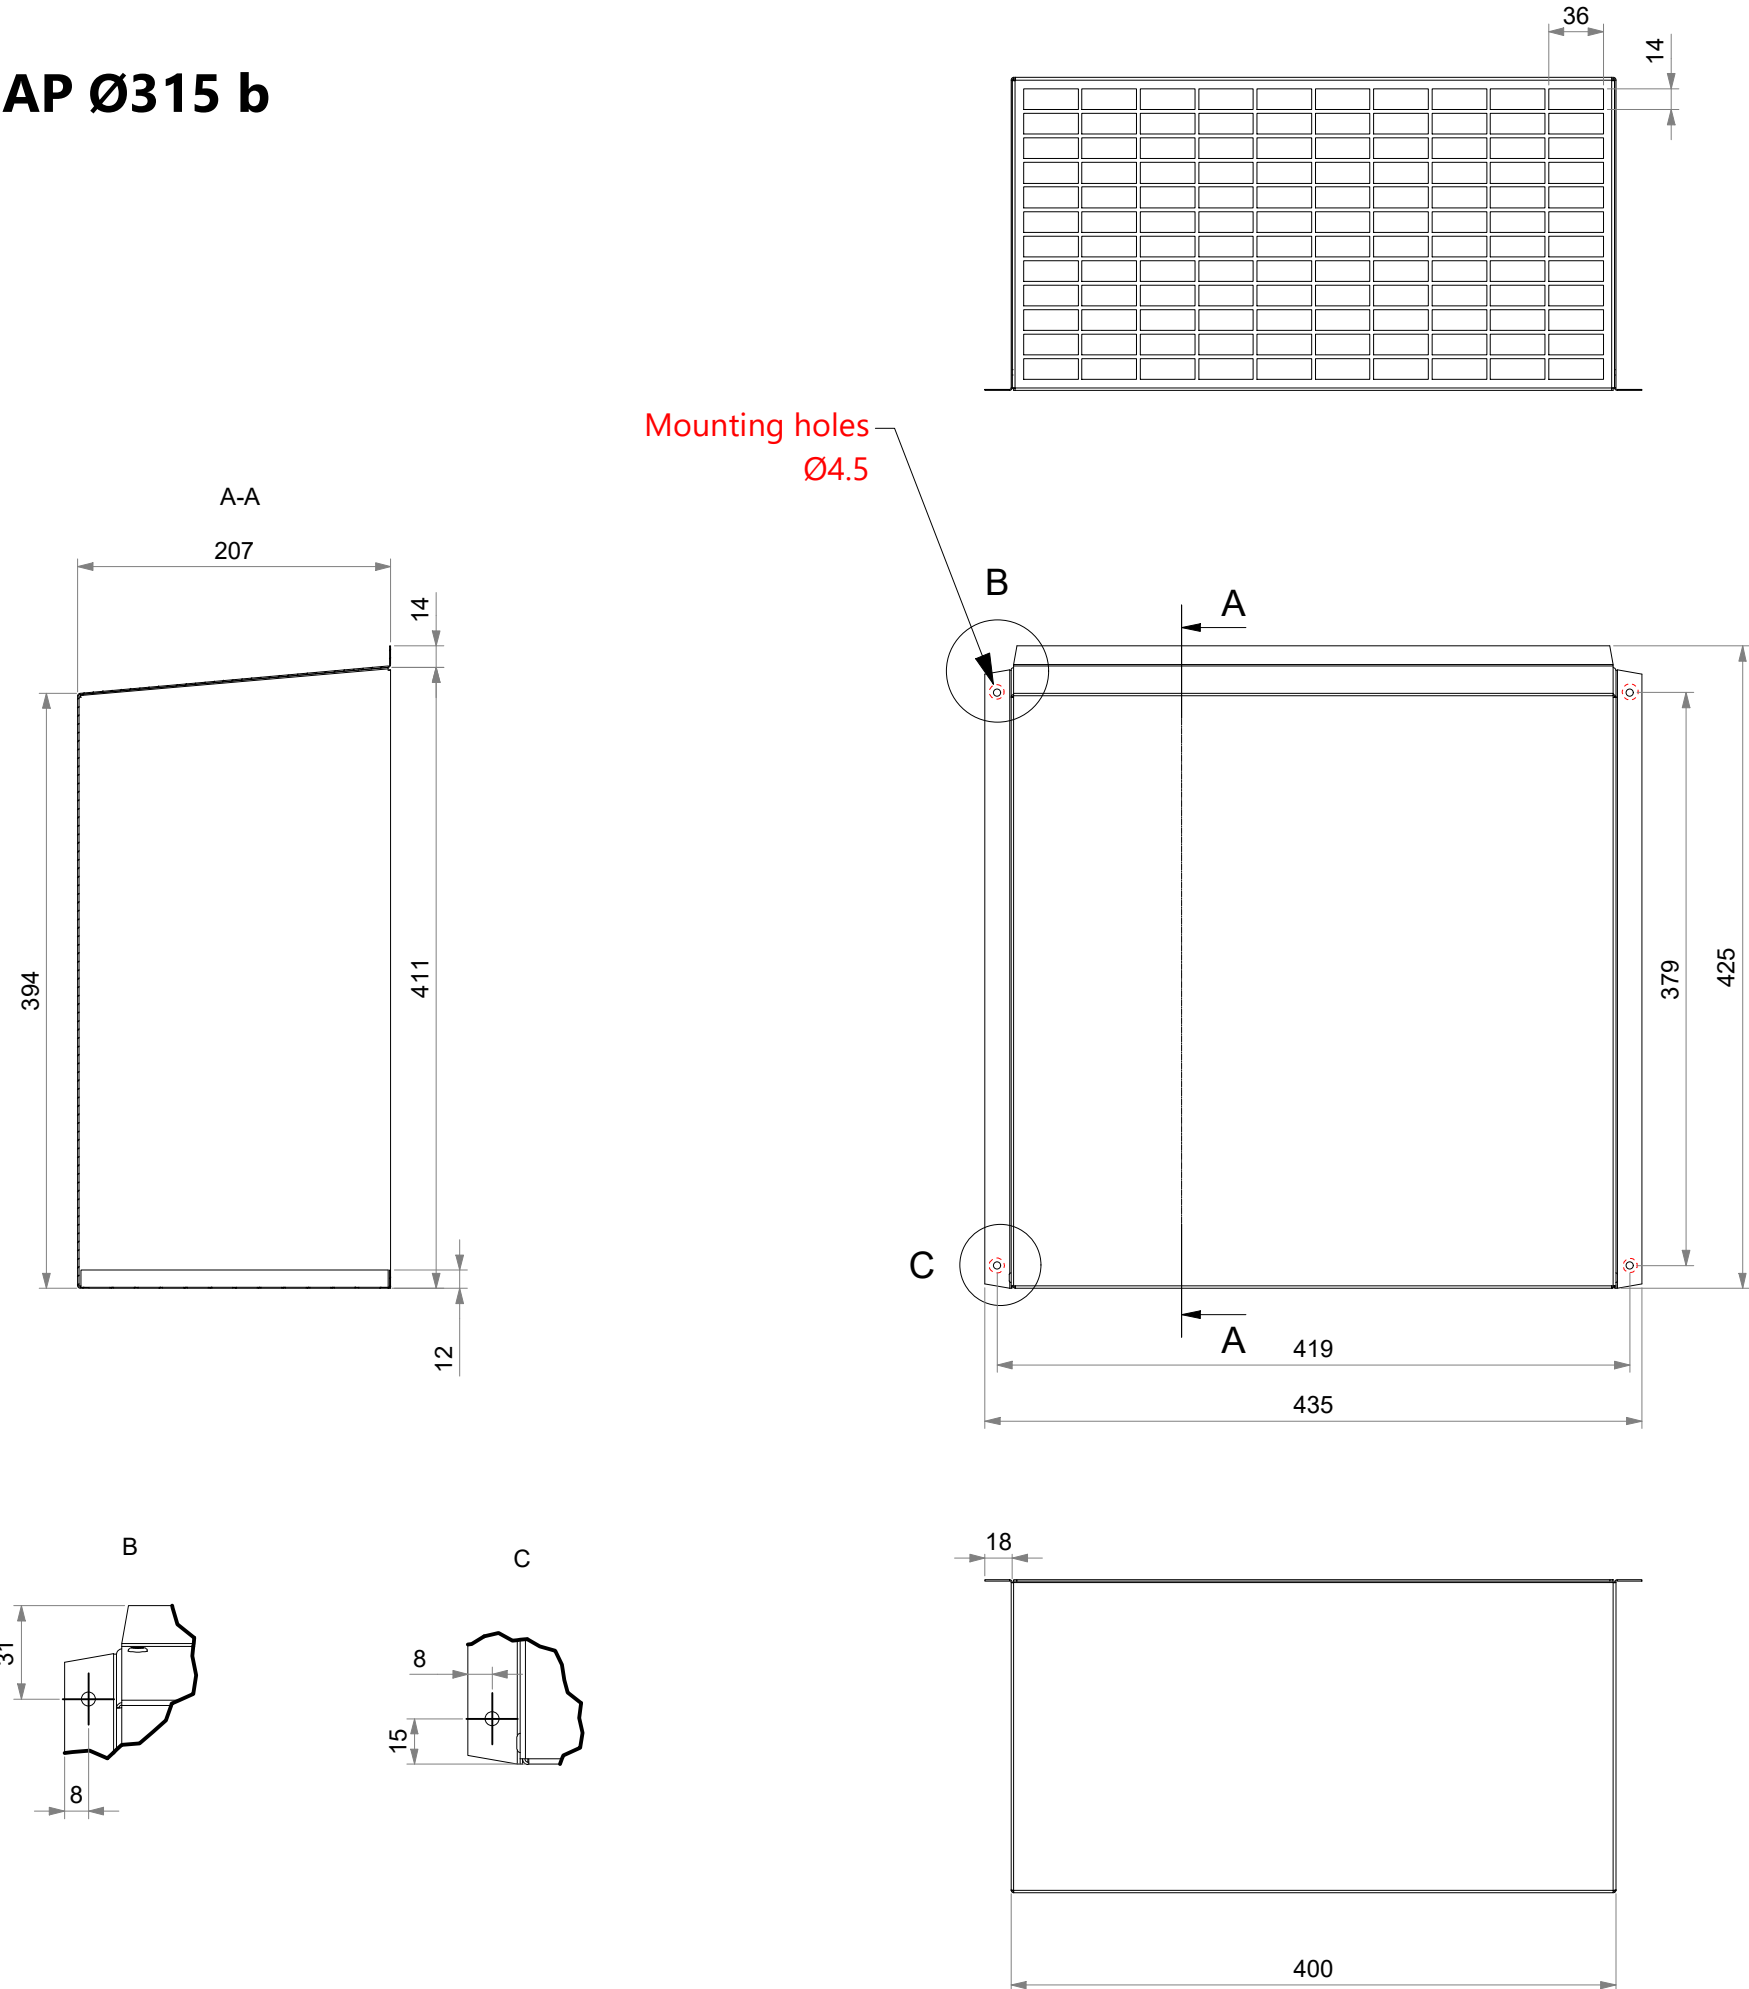

STORM CAP Ø315 b

Measures in mm.