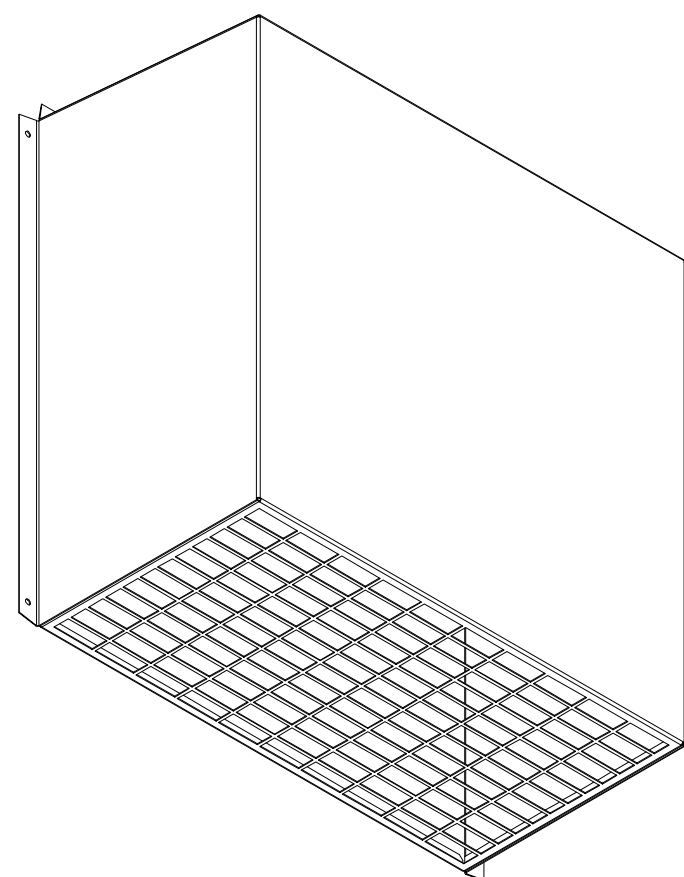

STORM CAP Ø315 b

Measures in mm.